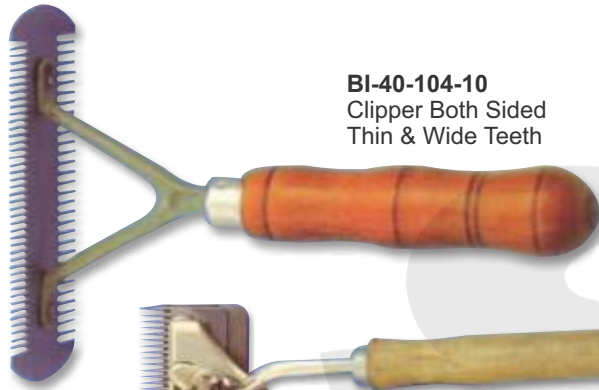

BI-40-104-10
Clipper Both Sided
Thin & Wide Teeth