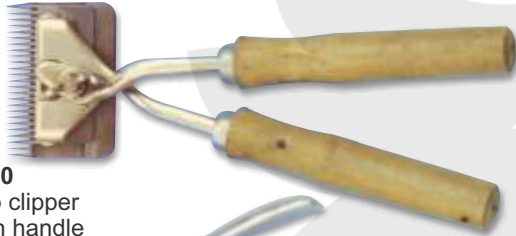

BI-40-105-10
Hand sheep clipper
with wooden handle