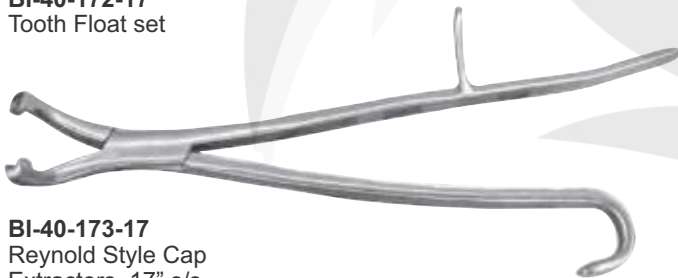

BI-40-173-17
Reynold Style Cap Extractors, 17" s/s