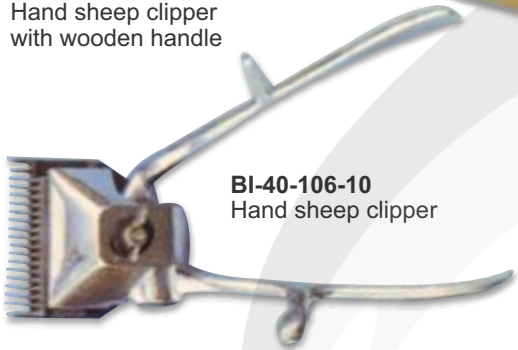

BI-40-103-09
Rasp Barness Dehorners with
Metallic Handle and also
available in wooden handle

BI-40-104-10
Clipper Both Sided
Thin & Wide Teeth

BI-40-105-10
Hand sheep clipper
with wooden handle

BI-40-110-10
Aluminium Mane Comb
with Wooden Hnadle