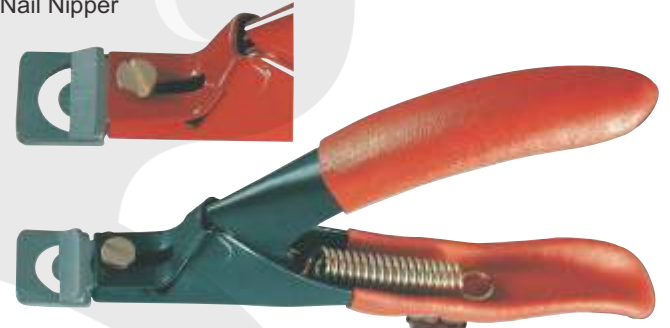

BI-40-211-20
Professional Toe Nail Nipper 16cm Compound Action, Stainless Steel (Satin finish)

BI-40-217-20
Professional Toe Nail Nipper

BI-40-212-20
Professional Toe Nail Nipper 16cm Compound Action, Stainless Steel (Satin finish)

BI-40-218-20
Professional Toe Nail Nipper

BI-40-213-20
Professional Toe Nail Nipper

BI-40-219-20
Nail Profiler (with grip) 14.5cm, Stainless Steel (Powder coated)

BI-40-214-20
Professional Toe Nail Nipper