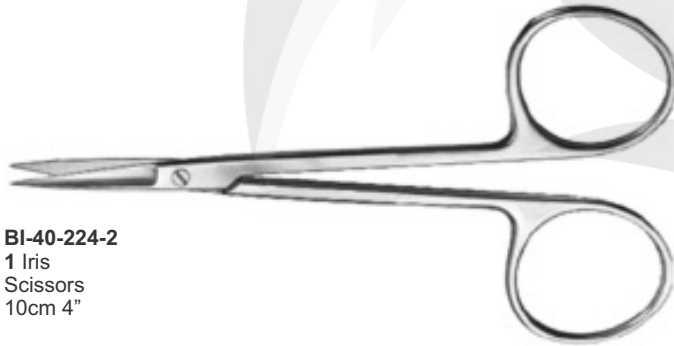

BI-40-224-2
1 Iris
Scissors
10cm 4"