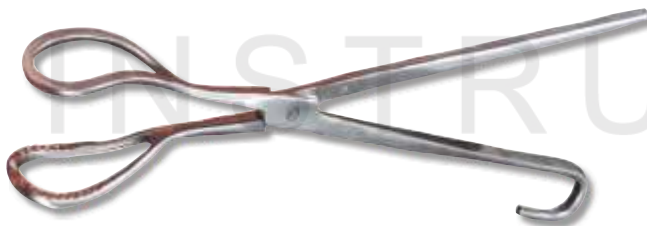

BI-40-129-12
Calf Puller

BI-40-134-12
Lambing Aid Plastic

BI-40-130-12
Calving Assist
Forceps S.S

BI-40-135-1
2 Wire
Handle

BI-40-131-12
Obstetric Forceps For
Pig About 52cm Long, S.S

BI-40-136-12
Wire Handle