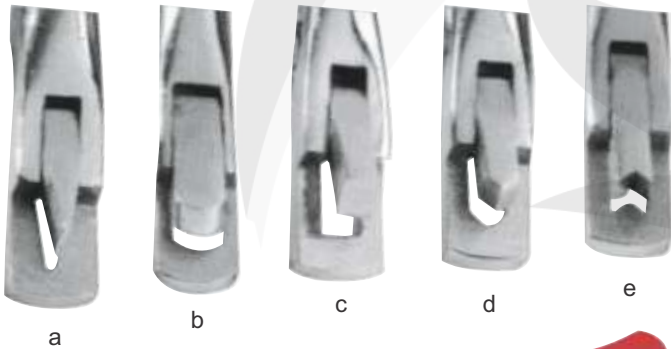

BI-40-145-13
Ear Notcher - A-type

BI-40-140-14

BI-40-140-13
Ear Notcher S.S
Design in the Center
of the ear

BI-40-146-14
Tattooing Forceps
(A)

BI-40-147-14
Tattooing Forceps
(B)

BI-40-143-13
Tag Applicator Plier