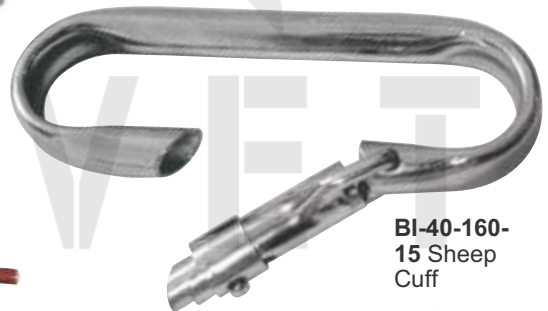

BI-40-012-02
Bull Holder with spring

BI-40-016-02
Heavy Duty Bull
Holder without chain

BI-40-013-02
Bull Holder
with Side Gripe

BI-40-018-02
Bull Holder Harm's With
Rowel Slide

BI-40-014-02
Heavy Duty Bull
Holder with chain

BI-40-160-01

BI-40-160-02

BI-40-157-15
Anti Kick Bar Spring
For Anti Kick Bar

BI-40-160-03

BI-40-158-15
Anti Kick Bar Spring
For Anti Kick Bar

BI-40-160-04

BI-40-159-15
Crook Head For Leg

BI-40-160-15
Sheep
Cuff