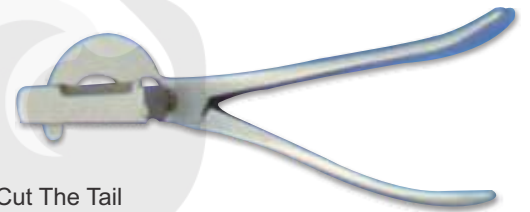

BI-002
Bloodless Castrator
with Cord-Stop
48cm (30cm, 36cm, 40cm)
(For Bulls and Big Animals)

BI-008
De White Emasculator S.S
23cm, 30cm

BI-003
Bloodless Castrator
23cm
(for Lambs and Rabbit)

BI-009
Emasculator Cut The Tail
and Crushes The Blood Vessel
19cm, 23cm, 27cm