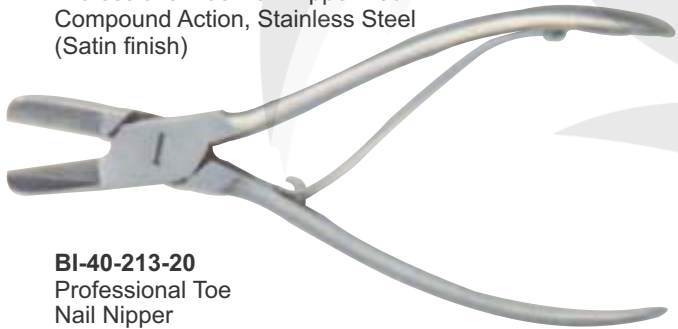

BI-40-211-20
Professional Toe Nail Nipper 16cm Compound Action, Stainless Steel (Satin finish)

BI-40-217-20
Professional Toe Nail Nipper

BI-40-212-20
Professional Toe Nail Nipper 16cm Compound Action, Stainless Steel (Satin finish)

BI-40-218-20
Professional Toe Nail Nipper

BI-40-213-20
Professional Toe Nail Nipper

BI-40-219-20
Nail Profiler (with grip) 14.5cm, Stainless Steel (Powder coated)

BI-40-214-20
Professional Toe Nail Nipper