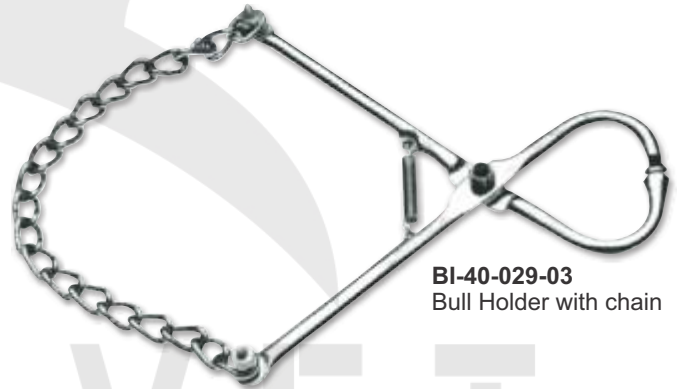

BI-40-012-02
Bull Holder with spring

BI-40-016-02
Heavy Duty Bull
Holder without chain

BI-40-013-02
Bull Holder
with Side Gripe

BI-40-018-02
Bull Holder Harm's With
Rowel Slide

BI-40-014-02
Heavy Duty Bull
Holder with chain

BI-40-021-02
Bull Holder With Spring

BI-40-022-03
Bull Holder with spring

BI-40-023-03
Bull Holder with spring

BI-40-028-03
Bull Holder

BI-40-024-03
Automatic Lock Easily Released Bull Lead, Aluminum

BI-40-029-03
Bull Holder with chain

BI-40-027-03
Bull Holder Continental Tong Pattern, 43cm

BI-40-031-03
Krey-Schottler

BI-40-042-04
Bull Ring Stainless Steel
Sizes are 55mm and 65mm

BI-40-043-04
Bull Ring Stainless Steel
Sizes are 55mm and 65mm

BI-40-036-04
Bull Nose Ring
Applicator With
Vertical Opening Delivered
With A Break-off Screw

BI-40-050-06
Hoof Puncher

BI-40-037-04
Bull Nose Ring
Applicator For Bull Rings

BI-40-051-06
Hoof Forceps

BI-40-038-04
With Pig Staples
Applicator Made of Aluminium
With Adjustment Screw