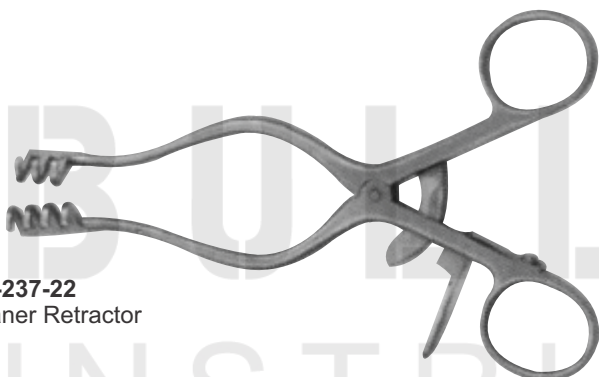

BI-40-237-22
Weitlaner Retractor