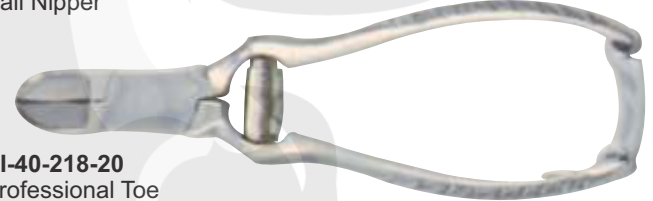

BI-40-218-20
Professional Toe Nail Nipper