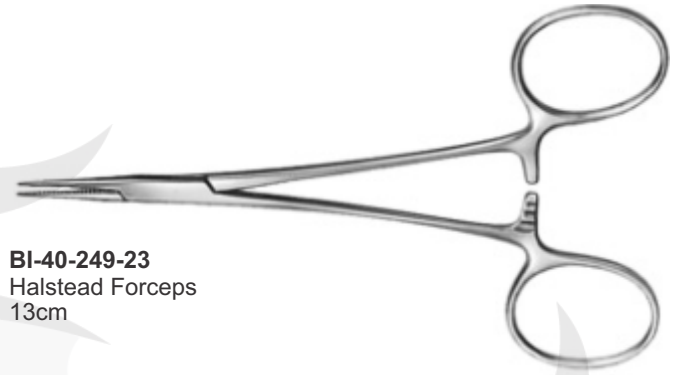

BI-40-241-22
Olsen Hegar Needle Holder Tungstene Jaws

BI-40-234-22
Metzemaum Scissors

BI-40-242-22
Gynecological Instruments

BI-40-235-22
Mayo Scissors

BI-40-242-22A
Polansky Vaginal Speculum
with 3 Blades Has bu erfly screws
with two blades on top.

BI-40-237-22
Weitlaner Retractor

BI-40-238-22
Forceps

BI-40-242-22B
Killian Vaginal Speculum
for Dogs Has set screw and
3 1/2" blades.

BI-40-243-23
Young Tongue Forceps
with Rubber Pads

BI-40-244-23
Baby Tongue Forceps
with Rubber Pads

BI-40-249-23
Halstead Forceps
13cm

BI-40-250-23
Hartmann Forceps, 14cm

BI-40-245-23
Doyen Intestinal
Clamp, 23cm

BI-40-252-23
Splinter Forceps
12.5cm

BI-40-246-23
Crile-Wood
Needle Holder, 15cm

BI-40-253-23
Dissecting Forceps
13cm